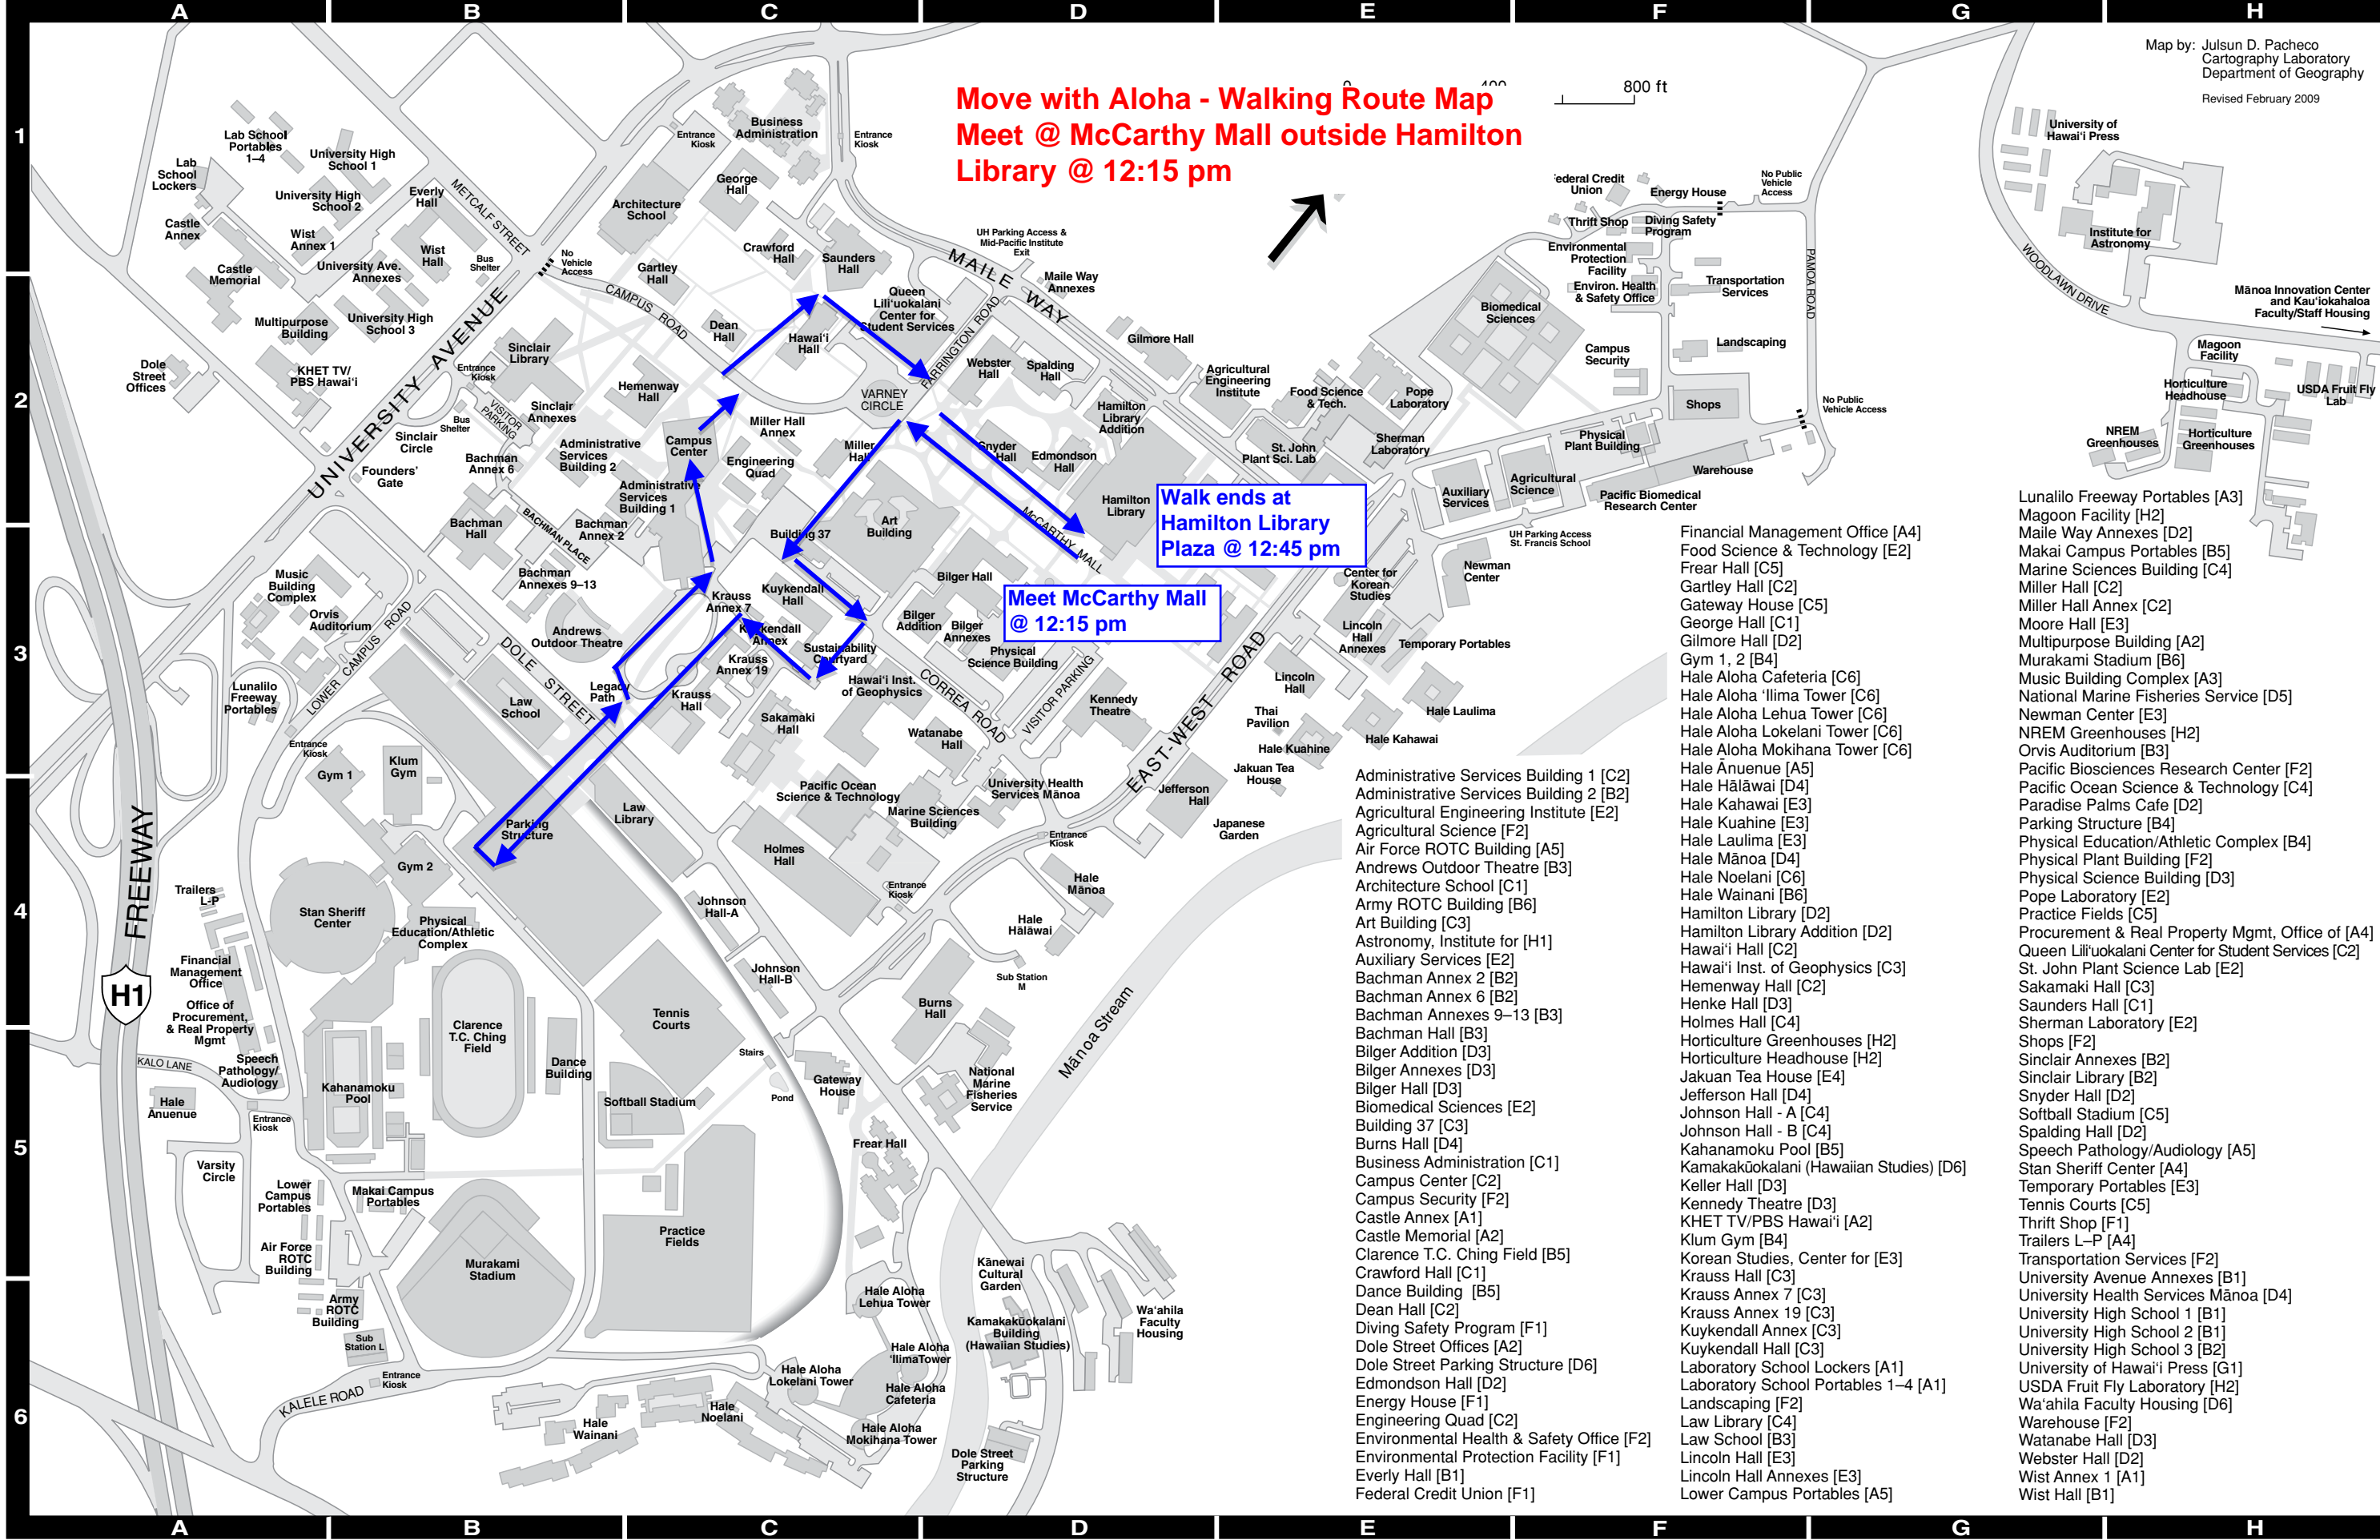

Move with Aloha - Walking Route Map
Meet @ McCarthy Mall outside Hamilton Library @ 12:15 pm

800 ft

Walk ends at
 Hamilton Library
 Plaza @ 12:45 pm

Meet McCarthy Mall
 @ 12:15 pm

- Financial Management Office [A4]
- Food Science & Technology [E2]
- Frear Hall [C5]
- Gartley Hall [C2]
- Gateway House [C5]
- George Hall [C1]
- Gilmore Hall [D2]
- Gym 1, 2 [B4]
- Hale Aloha Cafeteria [C6]
- Hale Aloha 'Ilima Tower [C6]
- Hale Aloha Lehua Tower [C6]
- Hale Aloha Lokelani Tower [C6]
- Hale Aloha Mokihana Tower [C6]
- Hale Anuenue [A5]
- Hale Hālāwai [D4]
- Hale Kahawai [E3]
- Hale Kuahine [E3]
- Hale Laulima [E3]
- Hale Mānoa [D4]
- Hale Noelani [C6]
- Hale Wainani [B6]
- Hamilton Library [D2]
- Hamilton Library Addition [D2]
- Hawai'i Hall [C2]
- Hawai'i Inst. of Geophysics [C3]
- Hemenway Hall [C2]
- Henke Hall [D3]
- Holmes Hall [C4]
- Horticulture Greenhouses [H2]
- Horticulture Headhouse [H2]
- Jakuan Tea House [E4]
- Jefferson Hall [D4]
- Johnson Hall - A [C4]
- Johnson Hall - B [C4]
- Kahanamoku Pool [B5]
- Kamakakūokalani (Hawaiian Studies) [D6]
- Keller Hall [D3]
- Kennedy Theatre [D3]
- KHET TV/PBS Hawai'i [A2]
- Klum Gym [B4]
- Korean Studies, Center for [E3]
- Krauss Hall [C3]
- Krauss Annex 7 [C3]
- Krauss Annex 19 [C3]
- Kuykendall Annex [C3]
- Kuykendall Hall [C3]
- Laboratory School Lockers [A1]
- Laboratory School Portables 1-4 [A1]
- Landscaping [F2]
- Law Library [C4]
- Law School [B3]
- Lincoln Hall [E3]
- Lincoln Hall Annexes [E3]
- Lower Campus Portables [A5]
- Lunalilo Freeway Portables [A3]
- Magoon Facility [H2]
- Maile Way Annexes [D2]
- Makai Campus Portables [B5]
- Marine Sciences Building [C4]
- Miller Hall [C2]
- Miller Hall Annex [C2]
- Moore Hall [E3]
- Multipurpose Building [A2]
- Murakami Stadium [B6]
- Music Building Complex [A3]
- National Marine Fisheries Service [D5]
- Newman Center [E3]
- NREM Greenhouses [H2]
- Orvis Auditorium [B3]
- Pacific Biosciences Research Center [F2]
- Pacific Ocean Science & Technology [C4]
- Paradise Palms Cafe [D2]
- Parking Structure [B4]
- Physical Education/Athletic Complex [B4]
- Physical Plant Building [F2]
- Physical Science Building [D3]
- Pope Laboratory [E2]
- Practice Fields [C5]
- Procurement & Real Property Mgmt, Office of [A4]
- Queen Lili'uokalani Center for Student Services [C2]
- St. John Plant Science Lab [E2]
- Sakamaki Hall [C3]
- Saunders Hall [C1]
- Sherman Laboratory [E2]
- Shops [F2]
- Sinclair Annexes [B2]
- Sinclair Library [B2]
- Snyder Hall [D2]
- Softball Stadium [C5]
- Spalding Hall [D2]
- Speech Pathology/Audiology [A5]
- Stan Sheriff Center [A4]
- Temporary Portables [E3]
- Tennis Courts [C5]
- Thrift Shop [F1]
- Trailers L-P [A4]
- Transportation Services [F2]
- University Avenue Annexes [B1]
- University Health Services Mānoa [D4]
- University High School 1 [B1]
- University High School 2 [B1]
- University High School 3 [B2]
- University of Hawai'i Press [G1]
- USDA Fruit Fly Laboratory [H2]
- Wa'ahila Faculty Housing [D6]
- Warehouse [F2]
- Watanabe Hall [D3]
- Webster Hall [D2]
- Wist Annex 1 [A1]
- Wist Hall [B1]